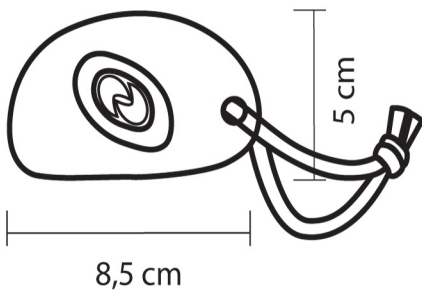

Standards
CE - FCC - ROHS - IP 55