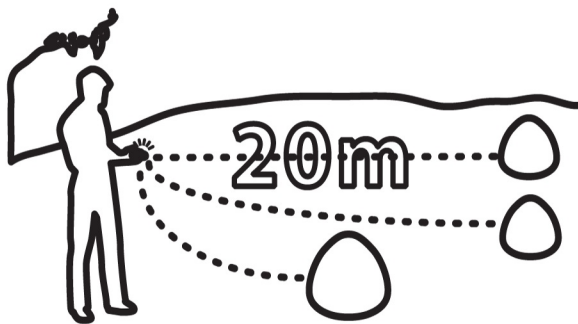

clic	x1	x2	x3	x4	x5	x6
FR	ON blanc	rouge	vert	bleu	défilement couleurs	OFF
EN	ON white	red	green	blue	color rolling	OFF
DE	ON weiss	rot	grün	blau	farben rollieren	OFF
ES	ON blanco	rojo	verde	azul	colores de rodadura	OFF
IT	ON bianco	rosso	verde	blu	colori rotolano	OFF
PT	ON branco	vermelho	verde	azul	cores material	OFF