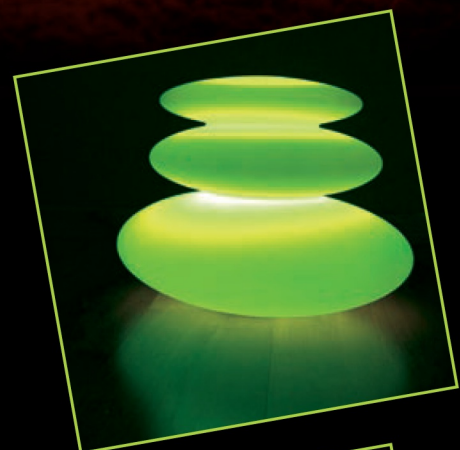

STANDARDS

CE - FCC - ROHS - IP 68

280 MM

420 MM

Pebble

Simple, usefull & effortless.

The remote control "Pebble" allows you to pilot freely your Smart & Green lamp.

Based on radiofrequency technology, "Pebble" control more than 100 lamps at the same time, up to 20 meters and through barriers like windows or sofa.