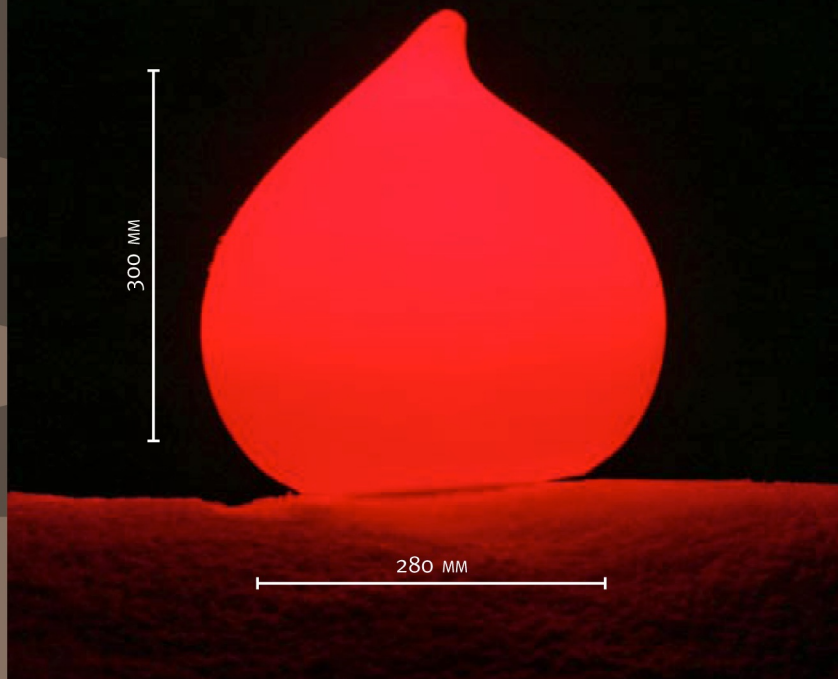

DEW

ECO FRIENDLY

UNLIMITED COLOURS

100 % WATERPROOF

UP TO 20H ON ONE CHARGE

SHOCK RESISTANT

MODES

White light in 3 brightnesses
Candle effect (flickering yellow)
Dynamic (unlimited colors)
Choosing a color

AUTONOMIES (white mode fixed)

Low Intensity: 20 hours
Average intensity: 12 hours
High intensity: 8 hours
Charging time: 6 hours

TECHNICAL SPECIFICATIONS

Li-Polymer battery 3.7V 1750 mAh
Power consumption : 1 Watt
AC input 110 ~ 220 V 50 - 60 Hz
Output DC 5V
52 LEDs: 16 white LEDs, 36 color LEDs
Lifetime exceeding 50,000 hours
Charging station
Optionnal RF remote control

STANDARDS

CE - FCC - ROHS - IP 68